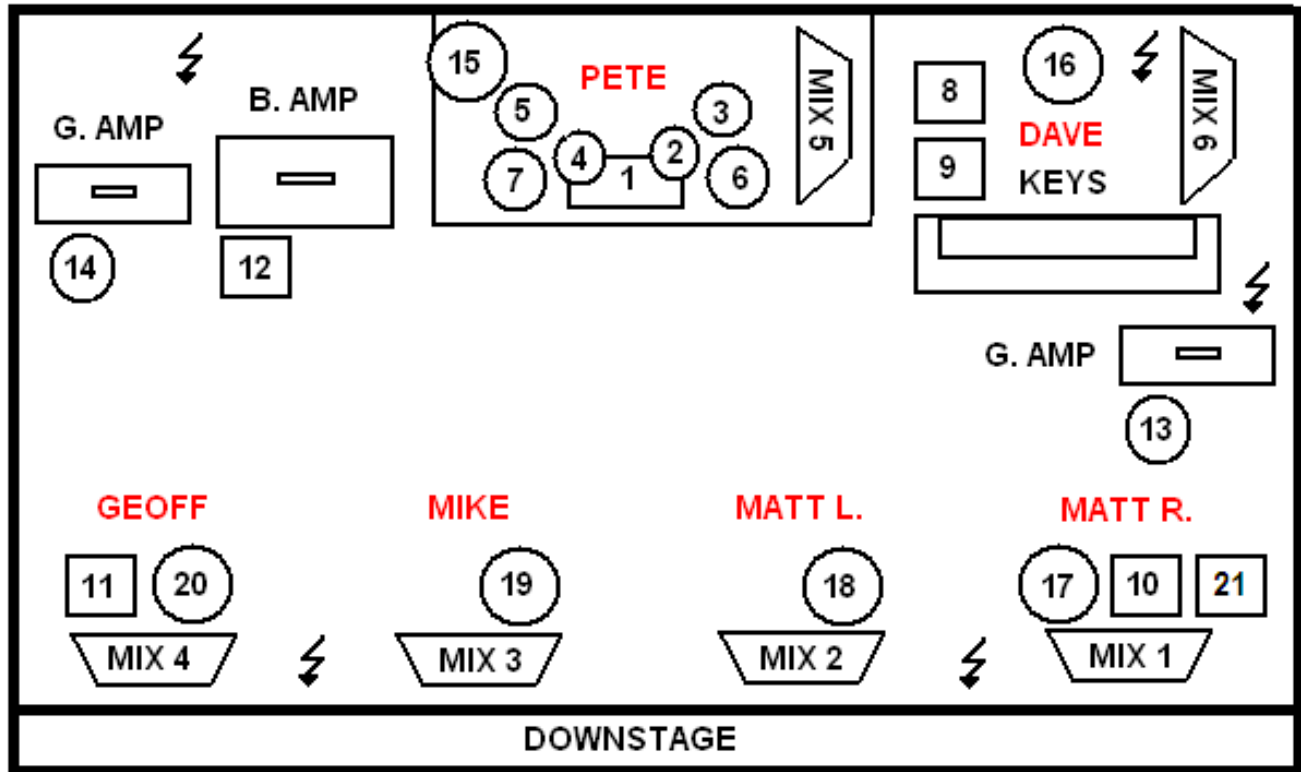

Stage Plot & Input List

1	Kick	SM Beta 52	Short Boom
2	Snare	SM-57	Short Boom
3	Hi-Hat	Condenser	Short Boom
4	Rack Tom	SM-98	Tall Boom
5	Floor Tom	SM-98	Short Boom
6	OH Stage Left	Condenser	Tall Boom
7	OH Stage Right	Condenser	Tall Boom
8	DI – Mandolin	Passive DI	
9	DI – Keys	Passive DI	
10	DI – Acoustic Stage Left	Passive DI	
11	DI – Acoustic Stage Right	Passive DI	
12	DI - Bass	Passive DI	
13	Guitar Amp Mic Stage Left	SM-57	Short Boom
14	Guitar Amp Mic Stage Right	SM-57	Short Boom
15	Vocal – Pete	Beta 58	Tall Boom
16	Vocal – Dave	Beta 58	Tall Boom
17	Vocal – Matt R.	Beta 58	Tall Boom
18	Vocal – Matt L.	Beta 58	Straight Stand
19	Vocal – Mike	Beta 58	Tall Boom
20	Vocal - Geoff	Beta 58	Tall Boom
21	DI – Banjo	Passive DI	
22			